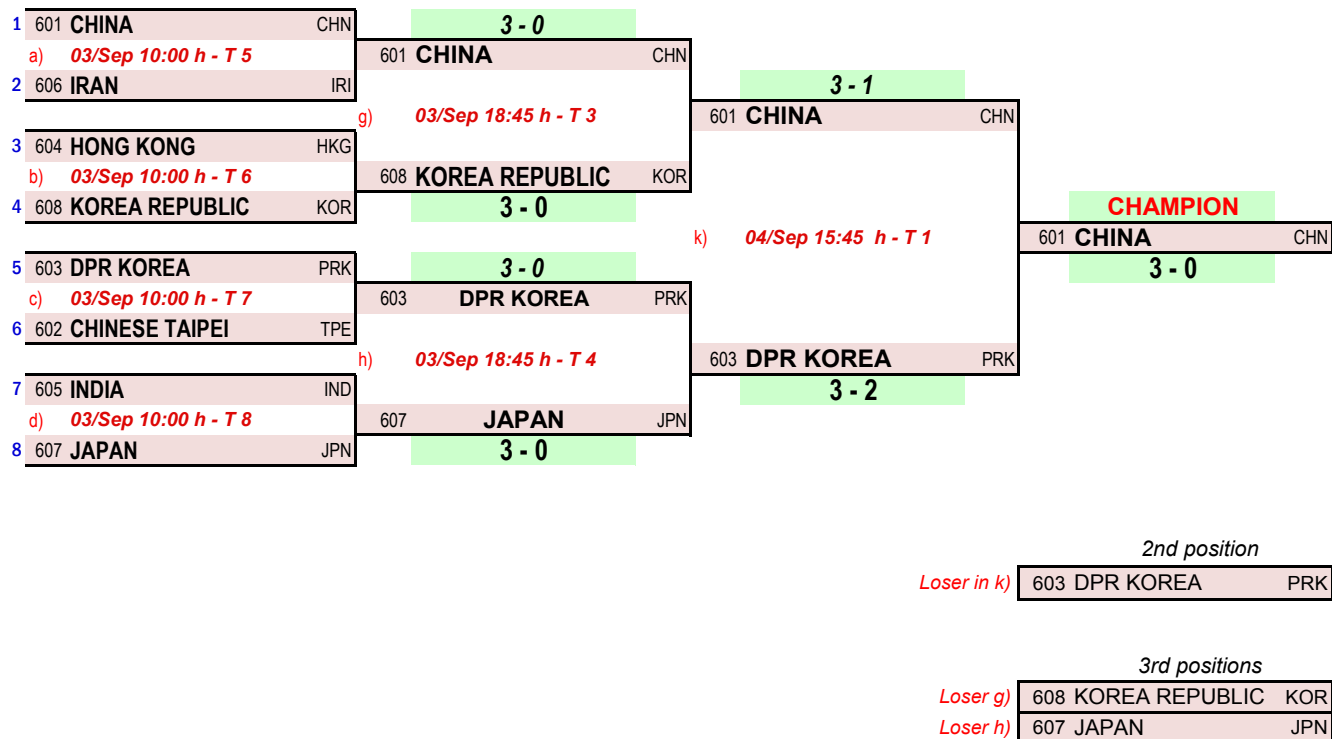

JUNIOR GIRLS' TEAM - MAIN DRAW

MATCHES FOR POSITIONS 5 to 8