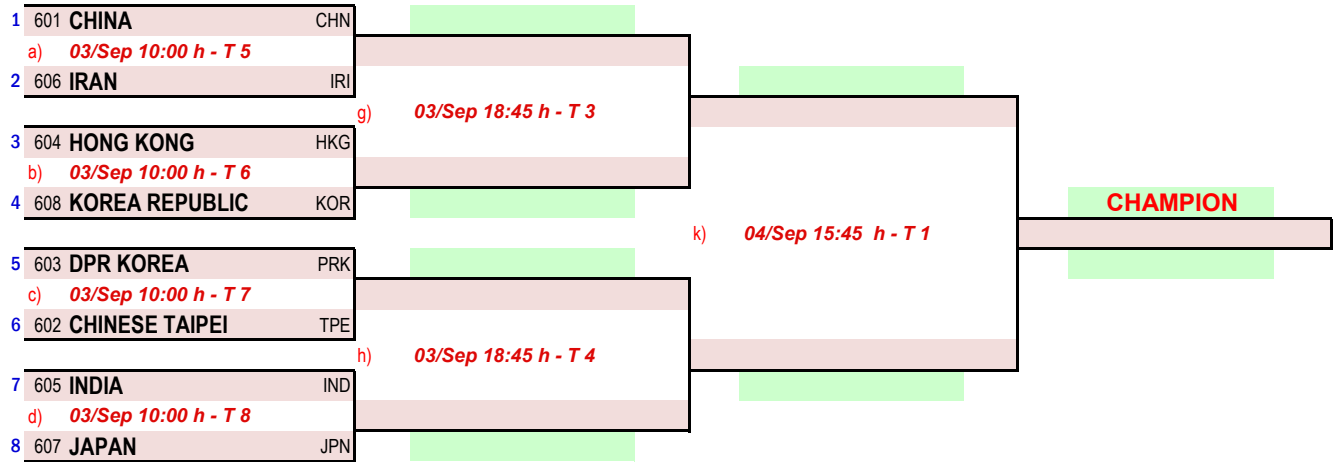

JUNIOR GIRLS' TEAM - MAIN DRAW

MATCHES FOR POSITIONS 5 to 8