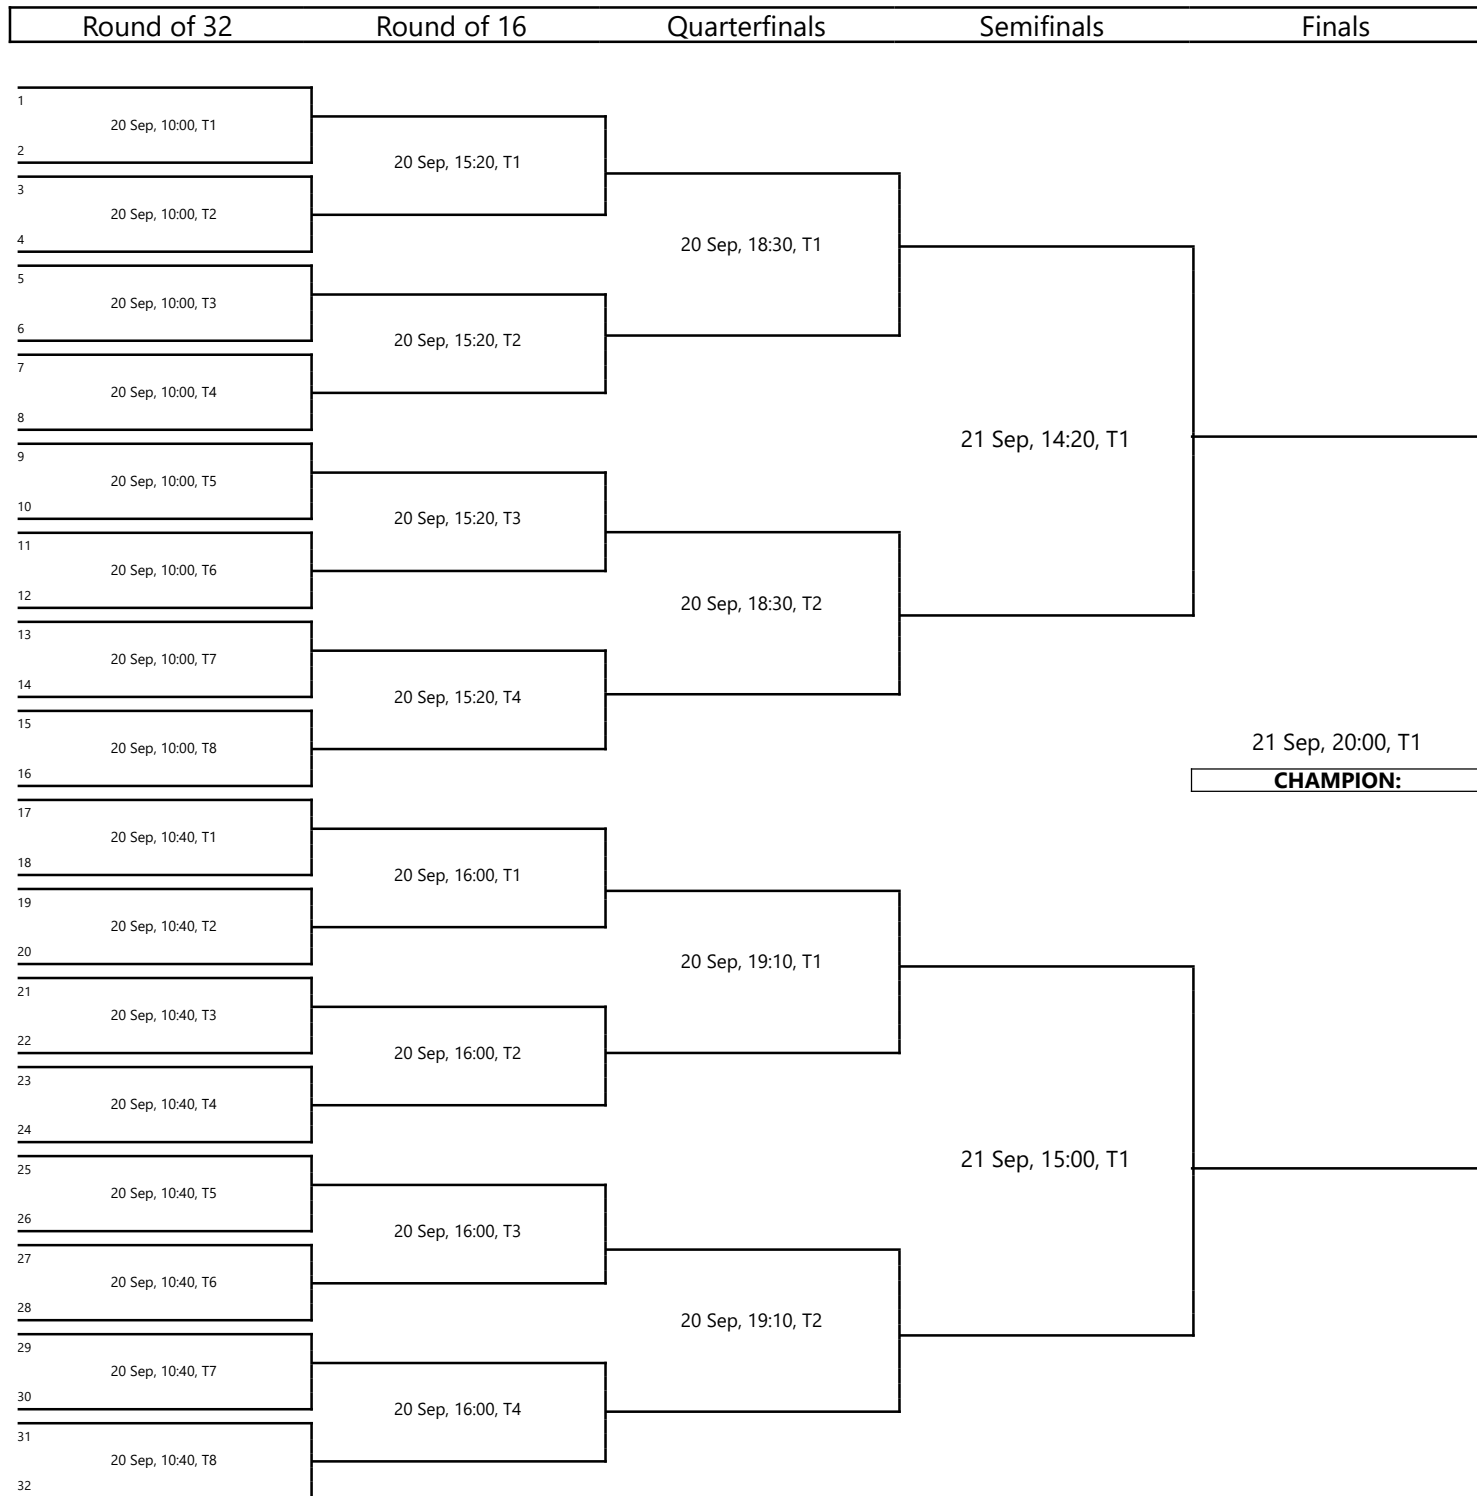

International Table Tennis Federation
2019 ITTF-ATTU Asian Table Tennis Championships
Yogyakarta (15 - 22 September 2019)
Women's Singles

Draw

As of TUE 17 SEP 2019 at 19:36

21 Sep, 20:00, T1
CHAMPION: